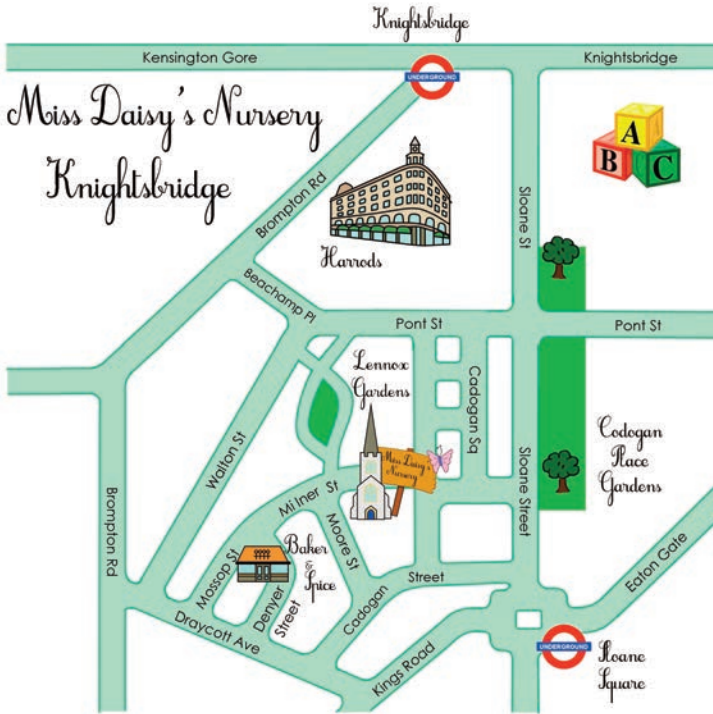

# Miss Daisy's Nursery, Knightsbridge

The School is located at the back of the church on Milner Street.  
Walk along Milner Street from the front door of the church.  
There is a sign on the fence. Please press the bell for access.