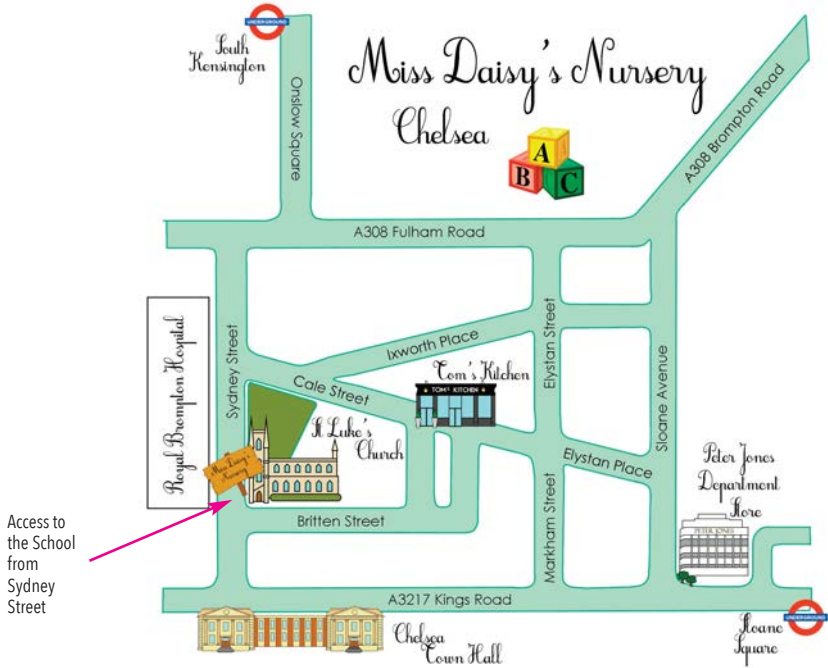

Miss Daisy's Nursery, Chelsea

Access to the School from Sydney Street

The school entrance is to the left of the church

Access to the school is from Sydney Street. Please walk through the main gates to the front of the Church from Sydney Street. The entrance to the school is on the left hand side of the Church. You will see the school sign. Please walk down the steps and press the bell for access.