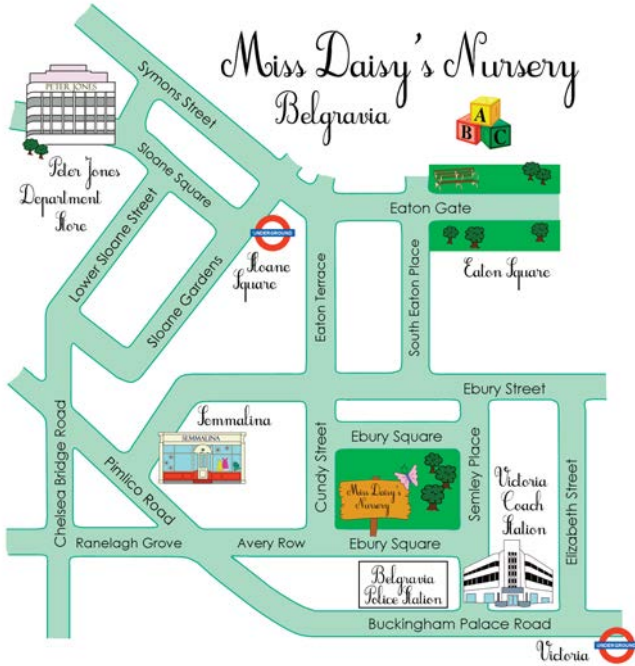

# Miss Daisy's Nursery, Belgravia

The School is located on the south side of the Square. You'll find the entrance is to the left of the Mansion block and to the right of the back of Belgravia Police Station. There is a sign on the fence. Please press the bell for access.